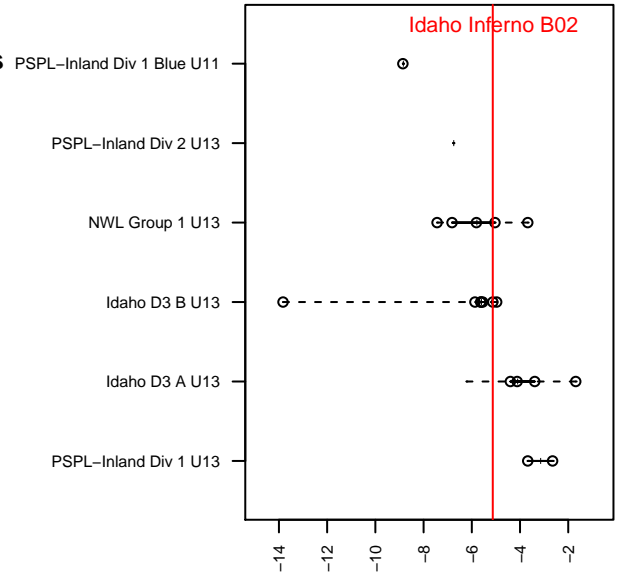

# Idaho Inferno B02

, ID  
 B02 total strength=736  
 attack=1.52 defense=0.42  
 fall league = Idaho D3 B U13  
 spr league = Spr Idaho D3 B U13

alt names used:  
 INFERNO  
 INFERNO (ID)  
 INFERNO  
 INFERNO (ID)

Venues played:  
 2014 Spr Idaho D3 B U12  
 2014 ID State Cup U12  
 2015 Idaho D3 B U13  
 2015 GEM State Challenge U13 Silver U13  
 2015 Spr Idaho D3 B U13  
 2015 ID Directors Cup U13 Silver U13

**Idaho Inferno B02**  
 Dots are actual minus expected GF (blue circles) and GA (red triangles).  
 Blue line is smoothed change in attack strength. Red is smoothed change in defense strength.

**attack and defense variance (black dot)  
relative to other teams  
and top 10 in region**

**attack and defense rating  
relative to others at age  
and all opponents in last 13 months**

**Performance relative to 13 month average**