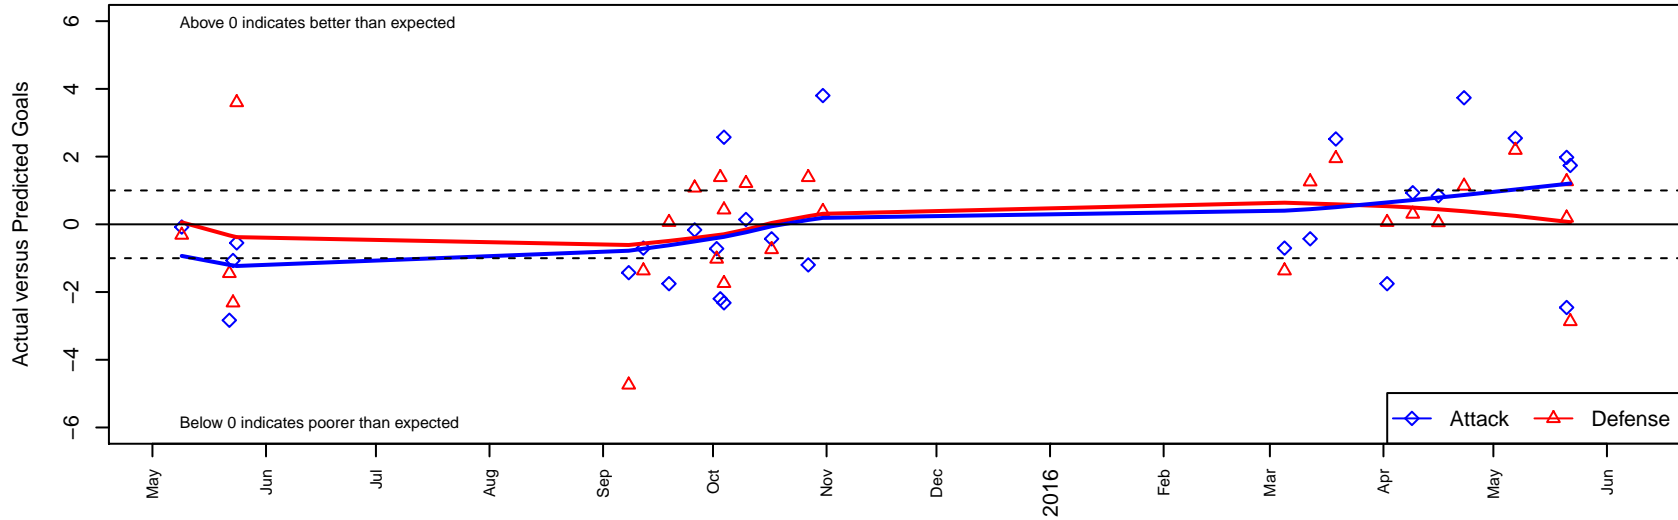

# Idaho Inferno B02

, ID  
 B02 total strength=736  
 attack=1.52 defense=0.42  
 fall league = Idaho D3 B U13  
 spr league = Spr Idaho D3 B U13

alt names used:  
 INFERNO  
 INFERNO (ID)  
 INFERNO  
 INFERNO (ID)

Venues played:  
 2014 Spr Idaho D3 B U12  
 2014 ID State Cup U12  
 2015 Idaho D3 B U13  
 2015 GEM State Challenge U13 Silver U13  
 2015 Spr Idaho D3 B U13  
 2015 ID Directors Cup U13 Silver U13

**Idaho Inferno B02**  
 Dots are actual minus expected GF (blue circles) and GA (red triangles).  
 Blue line is smoothed change in attack strength. Red is smoothed change in defense strength.

**attack and defense variance (black dot)  
relative to other teams  
and top 10 in region**

**attack and defense rating  
relative to others at age  
and all opponents in last 13 months**

**Performance relative to 13 month average**